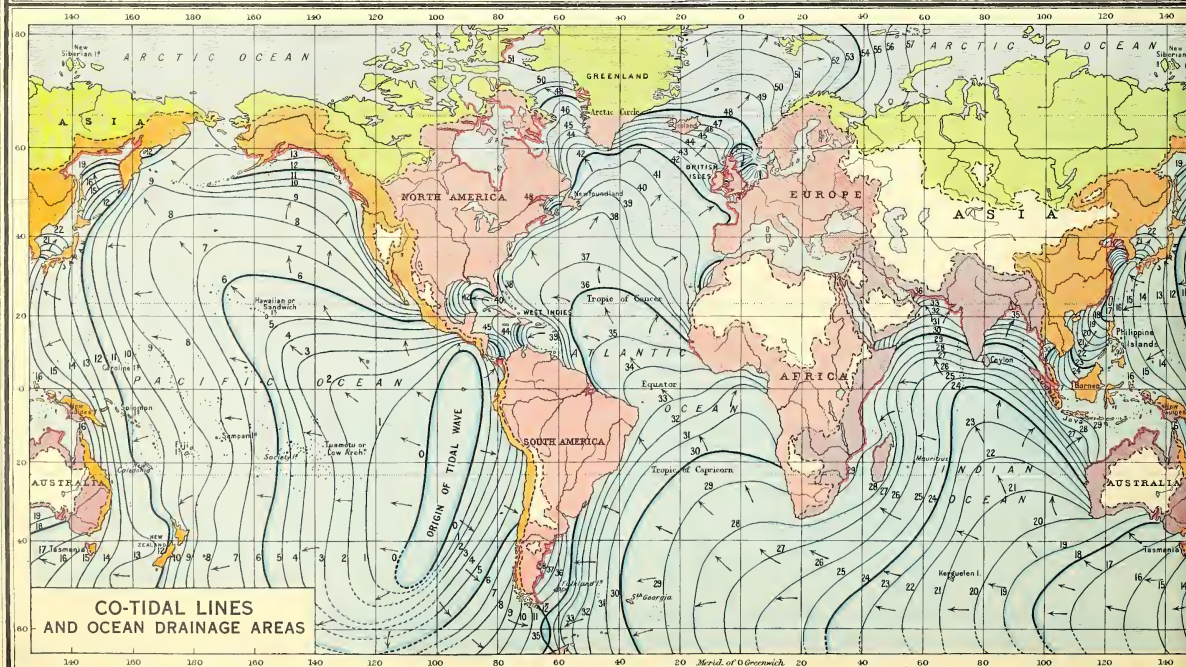

The Plane of Projection is the surface of an imaginary cylinder surrounding the globe and touching its surface at the equator. At the equator its scale agrees with the globe but as each parallel of latitude becomes a great circle equal to the equator the scale increases as we go north and south. The latitude is however increased in same proportion as the longitude. Mercator's projection is the only one which gives the true direction of one point in relation to another and is therefore most used for the purposes of Navigation.

VAN DER GRINTEN'S PROJECTION

BONNE'S PROJECTION

This is a development of the Conic Projection and differs from the pure Conic in that instead of distances being correctly measured along one parallel, true distances are measured along each parallel.

This projection strikes a mean between Mercator's and Mollweide's. It has neither the great exaggeration of land areas towards the Pole of the former, nor the excessive angular distortion of the latter.

COVERING OF A 2 1/2 INCH WORLD GLOBE IN GORES

Note.—These gores are designed to be cut out and mounted on a Globe 2 1/2 inches in diameter which they will exactly cover.

The Figures on the Co-Tidal Lines denote the total number of hours from the starting point of the tide in the South-Eastern Pacific. Coasts with a Tidal Range of Ten Feet and over shown thus